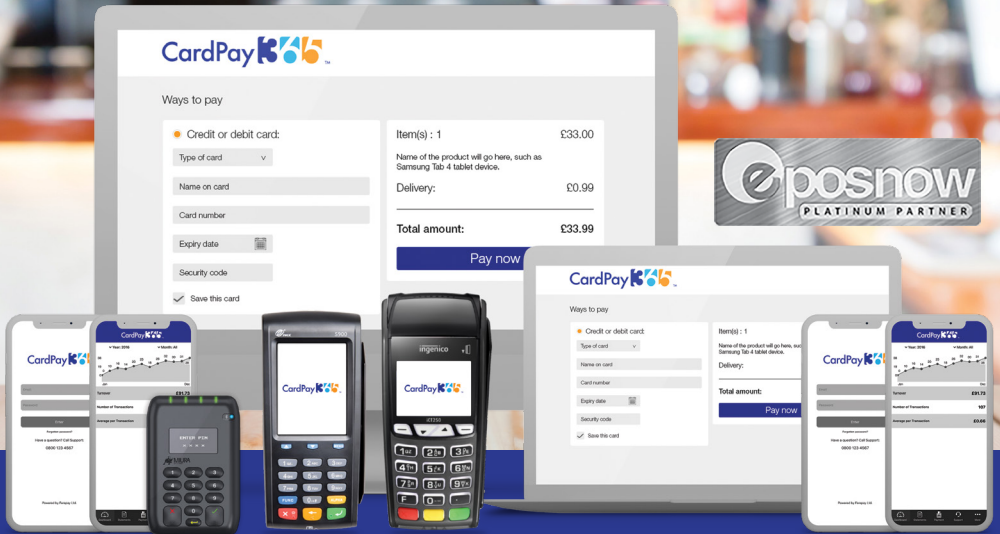

Introducing CardPay ™

The Complete Package!

Faster payment solutions for **everyday** businesses