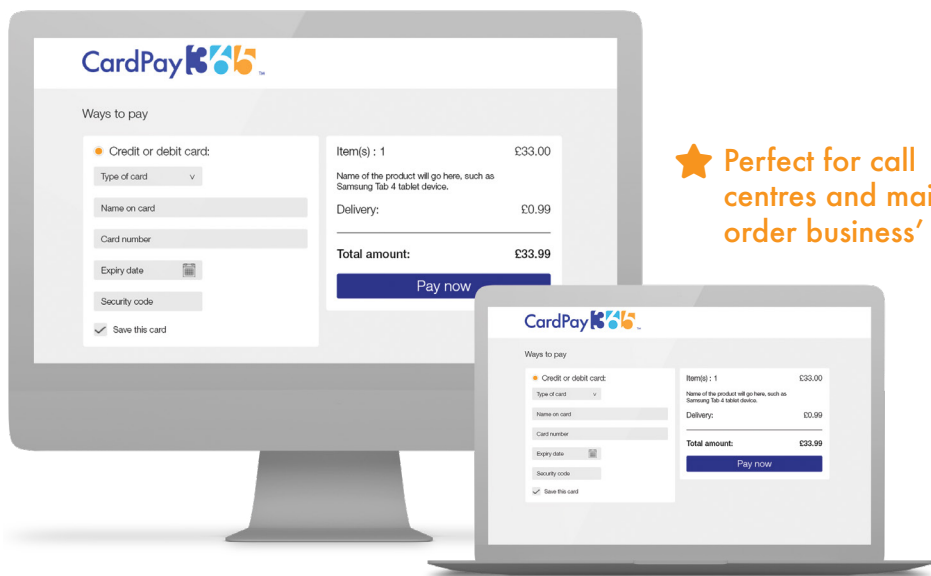

Take payments **online or over the phone** on any **smartphone, tablet or PC**.

Experience taking payments with ease with our E-commerce & Virtual Terminal solutions.

Whether you have a retail store, a digital business or something in between, we can help to get you trading online using our payment gateways.

Both **Virtual Terminal** and **E-Commerce** set-up's are quick and easy and you will be taking payments over the phone on any smartphone, tablet or PC in no time. **No technical integration needed!**